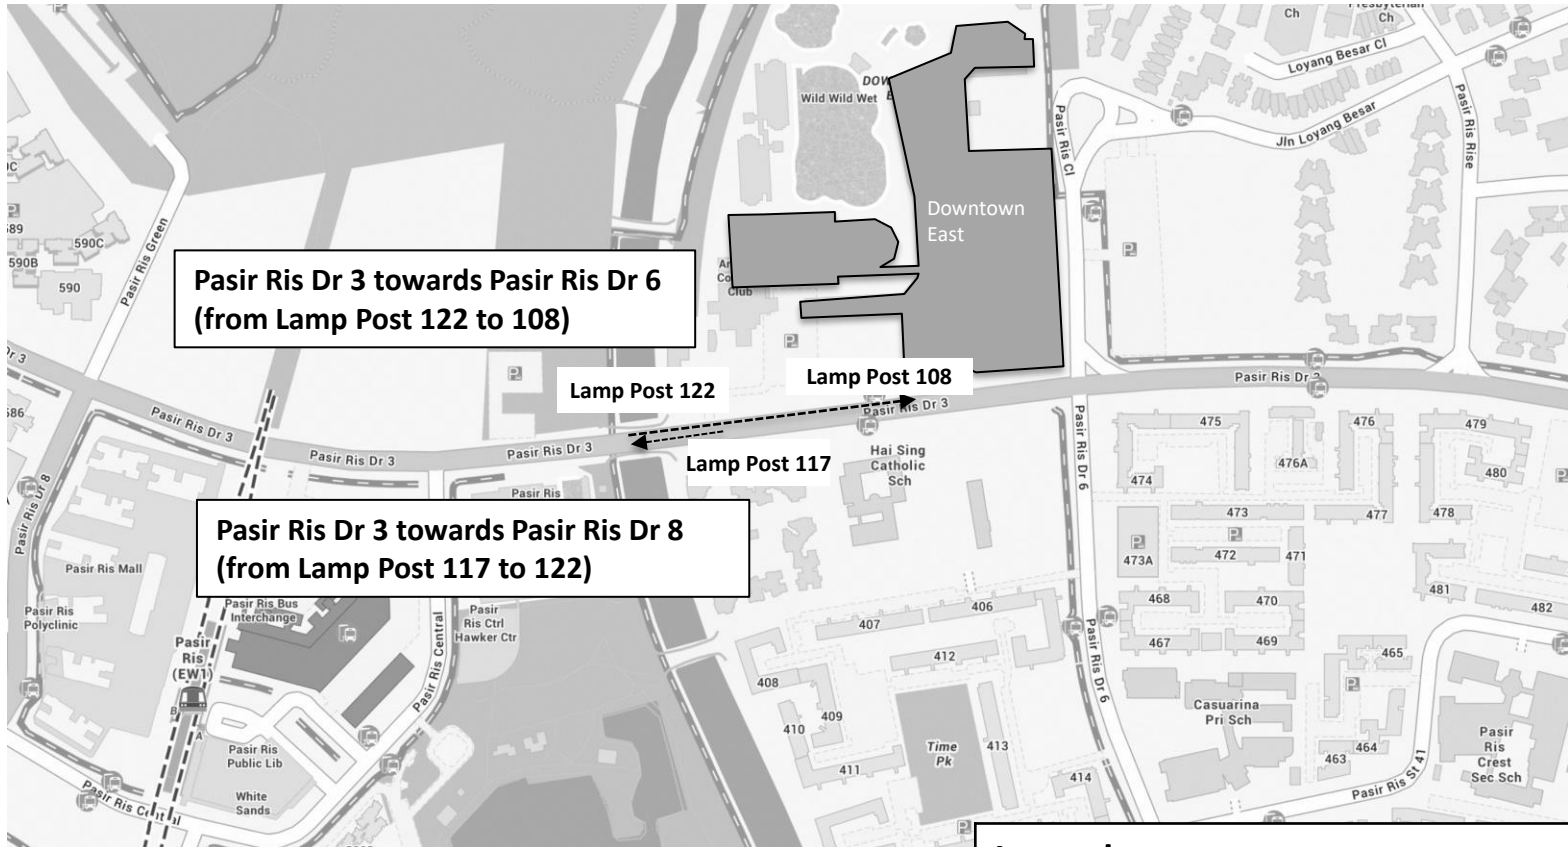

30 April 2026, 10pm to 1 May 2026, 7pm

Legend

Lane closed in direction drawn